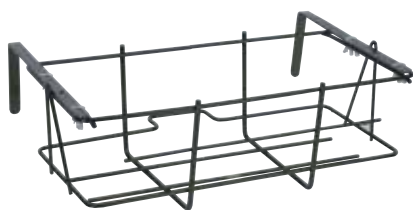

400x170	150	6,00	20	✓	✓	
500x170	150	7,50	20	✓	✓	
600x170	150	9,00	20	✓	✓	

ART. 191 - SOTTOFIORIERA | FLOWER BOX SAUCER

400x170	40	1,50	20	✓	✓	
500x170	40	1,80	20	✓	✓	
600x170	40	2,10	20	✓	✓	

ART. 181 - SOTTOVASO | SAUCER

120	30	0,25	50	✓	✓	✓	
140	33	0,35	50	✓	✓	✓	
160	35	0,50	50	✓	✓	✓	
180	35	0,65	50	✓	✓	✓	
200	40	0,85	50	✓	✓	✓	
220	40	1,00	20	✓	✓	✓	
240	40	1,40	20	✓	✓	✓	
260	43	2,00	20	✓	✓	✓	
280	43	2,70	20	✓	✓	✓	
300	45	3,50	20	✓	✓	✓	
350	60	4,20	10	✓	✓	✓	
420	60	6,00	10	✓	✓	✓	
500	60	9,00	10	✓	✓	✓	

ART. 435 - PORTAFIORIERA | FLOWER BOX HOLDER

			
400x170	135	10	✓
500x170	135	10	✓
600x170	135	10	✓

Versione per balconetta similcotto e balconetta similcotto spazzolato
 Version for similcotto balcony planter box and similcotto brushed balcony planter box

ART. 436 - PORTAFIORIERA REGOLABILE | ADJUSTABLE FLOWER BOX HOLDER

			
440x210	140	5	✓
540x210	140	5	✓
640x210	140	5	✓

Versione per fioriera ART. 890
 Version for flower box ART. 890

ART. 910C - CIOTOLA BERNINA | BERNINA BOWL